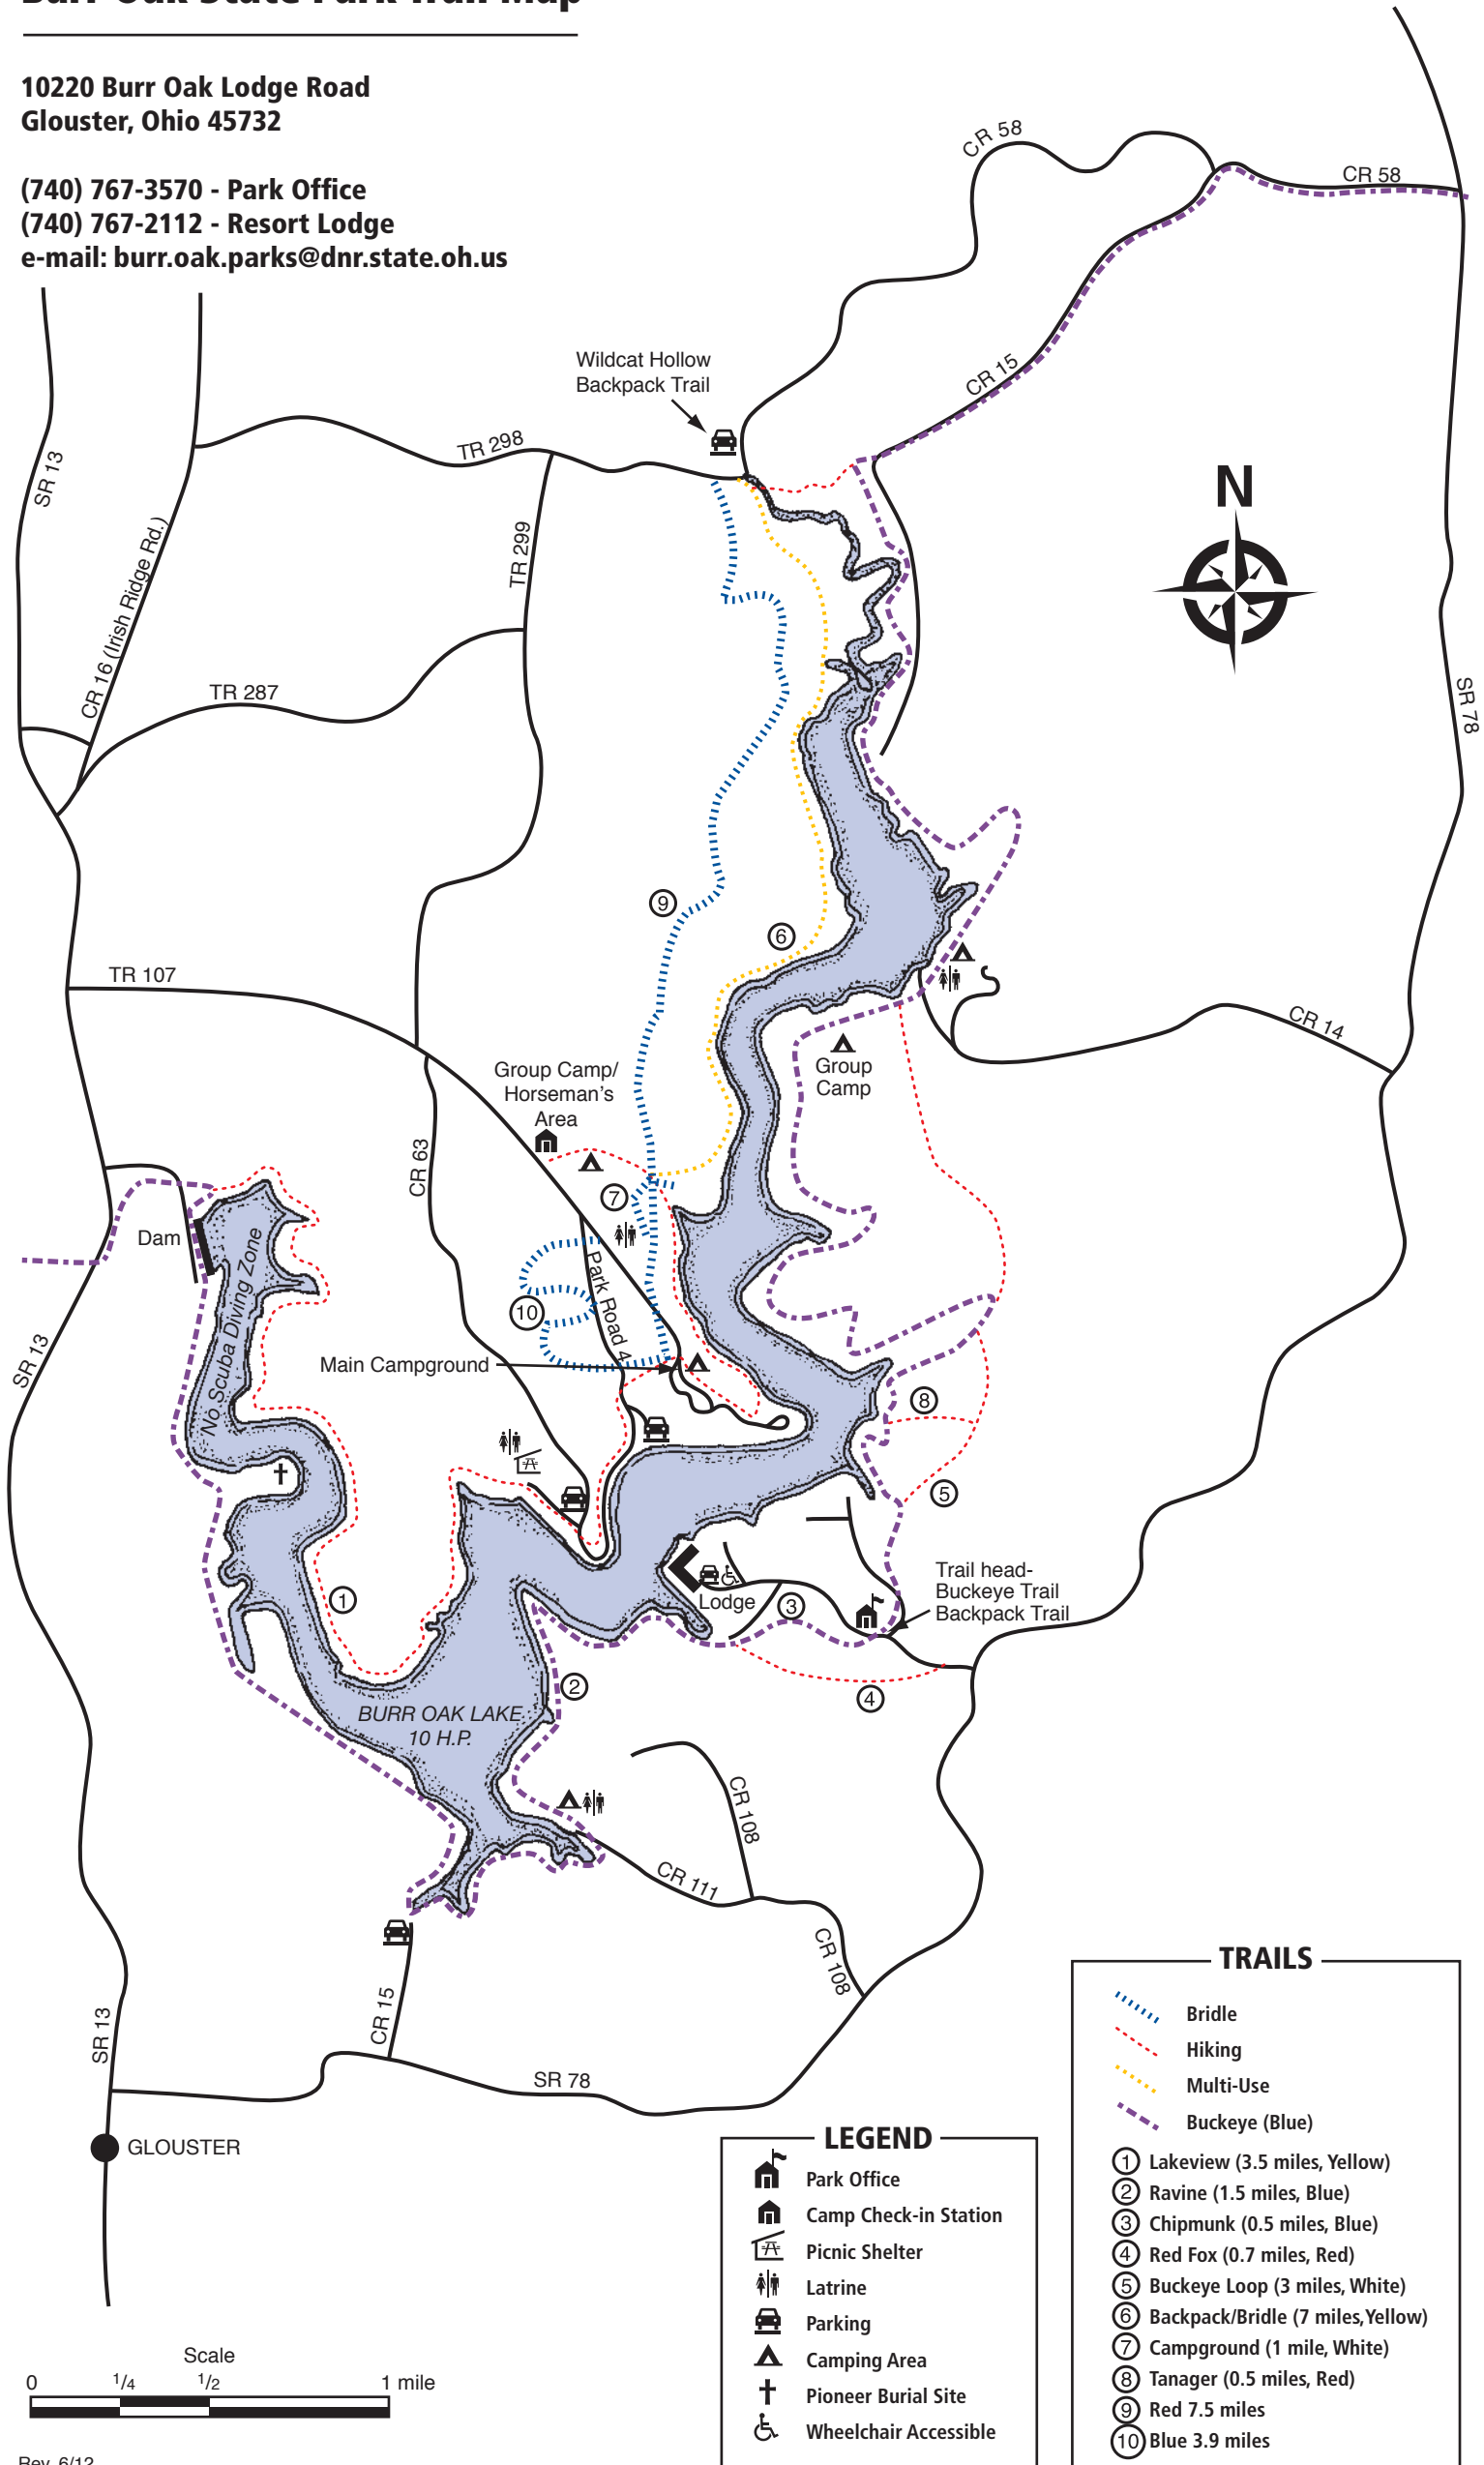

Burr Oak State Park Trail Map

10220 Burr Oak Lodge Road
Glouster, Ohio 45732

(740) 767-3570 - Park Office
(740) 767-2112 - Resort Lodge
e-mail: burr.oak.parks@dnr.state.oh.us

TRAILS	
	Buckle
	Hiking
	Multi-Use
	Buckeye (Blue)
①	Lakeview (3.5 miles, Yellow)
②	Ravine (1.5 miles, Blue)
③	Chipmunk (0.5 miles, Blue)
④	Red Fox (0.7 miles, Red)
⑤	Buckeye Loop (3 miles, White)
⑥	Backpack/Bridle (7 miles, Yellow)
⑦	Campground (1 mile, White)
⑧	Tanager (0.5 miles, Red)
⑨	Red 7.5 miles
⑩	Blue 3.9 miles

LEGEND	
	Park Office
	Camp Check-in Station
	Picnic Shelter
	Latrine
	Parking
	Camping Area
	Pioneer Burial Site
	Wheelchair Accessible